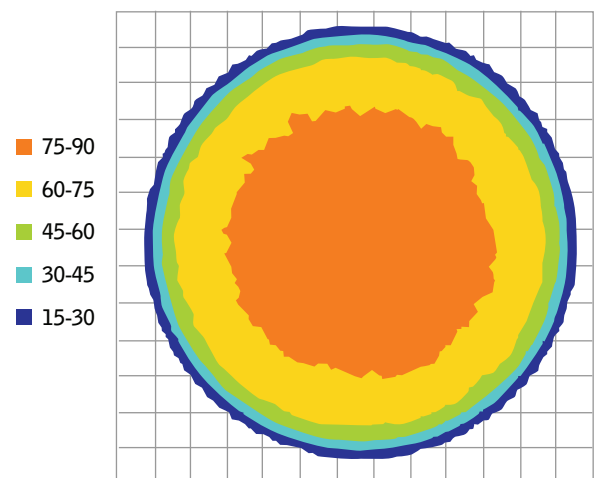

Electrical

Input	
Voltage Range:	90-264 VAC
Frequency Range:	47-63 Hz
Power:	180 Watts
Power Factor:	0.93/230 VAC 0.98/115 VAC

Photometrics

Throw Distance:	8.3 ft 2.5 m	16.7 ft 5.1 m	25.0 ft 7.6 m
Field Diameter:	4.0 ft 1.2 m	7.9 ft 2.4 m	11.8 ft 3.6 m
Illuminance:	275 fc 2,960 lx	69 fc 739 lx	31 fc 329 lx

Full Angle:	Peak Candela:	Field Lumens:	Lumens per Watt:
27°	19,670	3,820	46

Physical

Candela Plot

Iso-Illuminance Diagram
(Flat Surface Distribution)

Complete IES photometry data files (LM-63-02) are available.