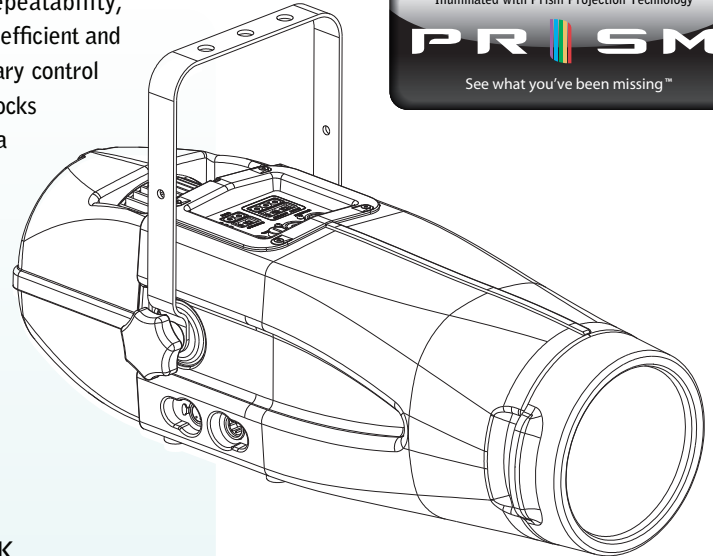

Reveal

Revolutionary Entertainment & Architectural Lighting™

CW

Reveal Color Wash products from Prism Projection are professional grade lighting solutions that provide unparalleled color rendering, palette, repeatability, and beam quality. The Reveal CW series is illuminated by energy efficient and long lasting solid-state light sources that are applied with proprietary control algorithms and projection optics. Prism Projection's technology unlocks the potential of light emitting diodes (LEDs) in order to provide a lighting instrument with exceptional utility and quality previously only approached by conventional sources. Reveal CW is an environmentally friendly and sustainable solution for any space in which a professional look and feel is desired.