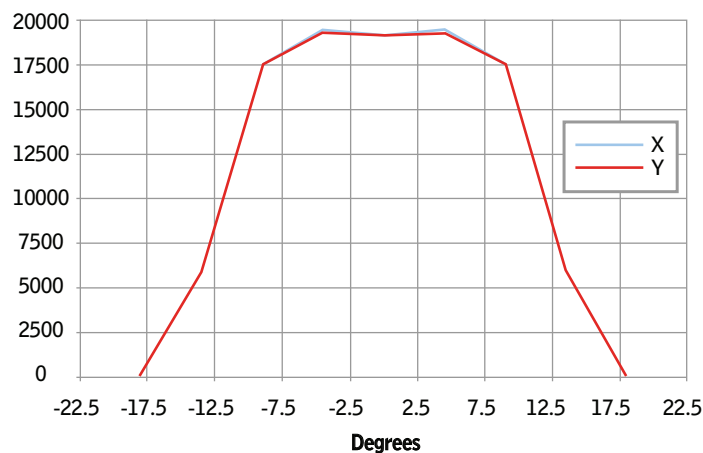

Electrical

Input	
Voltage Range:	90-264 VAC
Frequency Range:	47-63 Hz
Power:	180 Watts
Power Factor:	0.93/230 VAC 0.98/115 VAC

Photometrics

Throw Distance:	8.3 ft 2.5 m	16.7 ft 5.1 m	25.0 ft 7.6 m
Field Diameter:	4.0 ft 1.2 m	7.9 ft 2.4 m	11.8 ft 3.6 m
Illuminance:	275 fc 2,960 lx	69 fc 739 lx	31 fc 329 lx

Full Angle:	Peak Candela:	Field Lumens:	Lumens per Watt:
27°	19,670	3,820	46

Physical

Candela Plot

Iso-Illuminance Diagram
(Flat Surface Distribution)

Complete IES photometry data files (LM-63-02) are available.