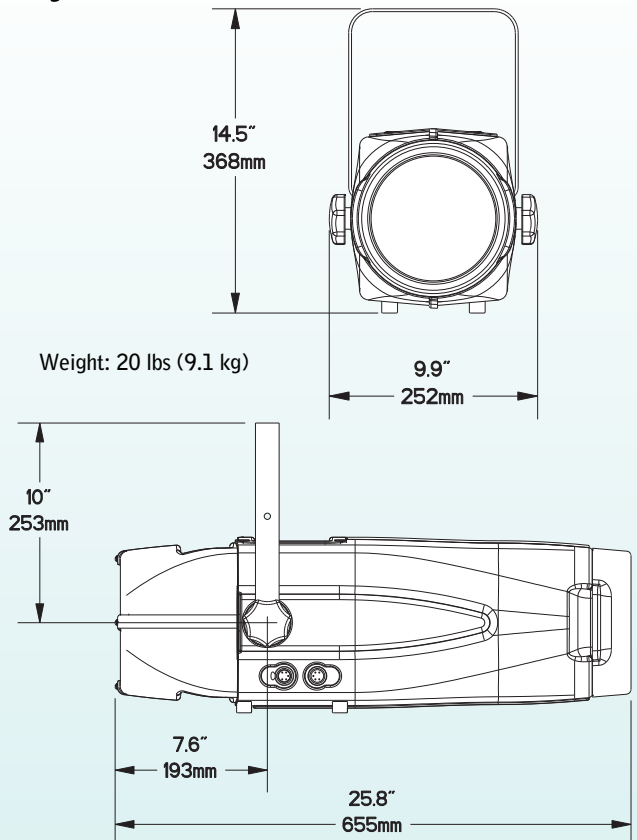

Electrical

Input	
Voltage Range:	90-264 VAC
Frequency Range:	47-63 Hz
Power:	180 Watts
Power Factor:	0.93/230 VAC 0.98/115 VAC

Photometrics

Throw Distance:	8.3 ft 2.5 m	16.7 ft 5.1 m	25.0 ft 7.6 m
Field Diameter:	4.0 ft 1.2 m	7.9 ft 2.4 m	11.8 ft 3.6 m
Illuminance:	275 fc 2,960 lx	69 fc 739 lx	31 fc 329 lx

Full Angle:	Peak Candela:	Field Lumens:	Lumens per Watt:
27°	19,670	3,820	46

Physical

Candela Plot

Iso-Illuminance Diagram
(Flat Surface Distribution)

Complete IES photometry data files (LM-63-02) are available.